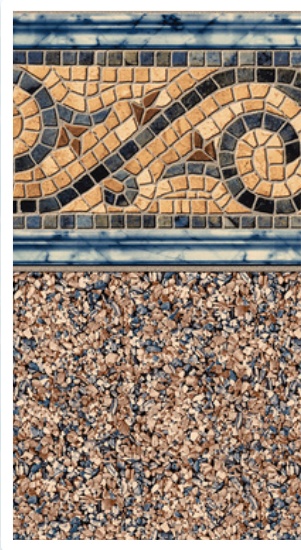

2024 LINER PATTERNS

Pictured: Sunburst

INGROUND POOL
 **DESIGN INC.**

We never use stock liners! Each liner is custom made to the exact specifications of your pool.

TROPICAL BLOOM

28 MIL

SIESTA WAVE VERONA

27 MIL

MOSAIC VERONA

27 MIL

STONE SEAGLASS VERONA

27 MIL

DARK BLUE DIAMOND

30 MIL

SAMARA

30 MIL

COLLAGE MOSAIC
BLUE GROTTTO

28 MIL

BEACH HOUSE
BLUE GROTTTO

28 MIL

Colors pictured may appear different than the actual product.

~~ELECTRIC OXFORD~~

~~ELECTRIC BREAKING SEAWALL~~

COVINGTON

BRETON BRAID

28 MIL

28 MIL

27 MIL WALL, 20 MIL FLOOR

27 MIL WALL, 20 MIL FLOOR

BAYVIEW SLATE

SIESTA WAVE TAN

STACKED MARBLE