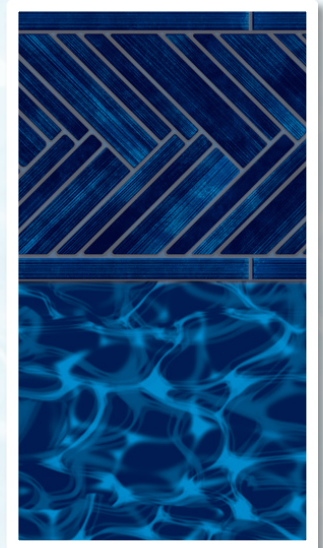

2024 LINER PATTERNS

Pictured: Sunburst

INGROUND POOL
 **DESIGN INC.**

We never use stock liners! Each liner is custom made to the exact specifications of your pool.

TROPICAL BLOOM

28 MIL

SIESTA WAVE VERONA

27 MIL

MOSAIC VERONA

27 MIL

STONE SEAGLASS VERONA

27 MIL

DARK BLUE DIAMOND

30 MIL

SAMARA

30 MIL

COLLAGE MOSAIC
BLUE GROTTTO

28 MIL

BEACH HOUSE
BLUE GROTTTO

28 MIL

Colors pictured may appear different than the actual product.

~~ELECTRIC OXFORD~~

~~ELECTRIC BREAKING SEAWALL~~

COVINGTON

BRETON BRAID

28 MIL

28 MIL

27 MIL WALL, 20 MIL FLOOR

27 MIL WALL, 20 MIL FLOOR

BAYVIEW SLATE

SIESTA WAVE TAN

STACKED MARBLE