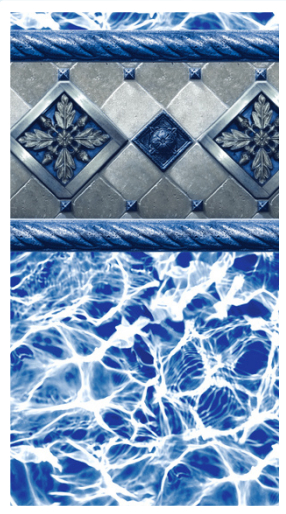

COLLAGE MOSAIC
BLUE GROTTTO

28 MIL

BEACH HOUSE
BLUE GROTTTO

28 MIL

Colors pictured may appear different than the actual product.

~~ELECTRIC OXFORD~~

~~ELECTRIC BREAKING SEAWALL~~

COVINGTON

BRETON BRAID

28 MIL

28 MIL

27 MIL WALL, 20 MIL FLOOR

27 MIL WALL, 20 MIL FLOOR

BAYVIEW SLATE

SIESTA WAVE TAN

STACKED MARBLE

RUSTIC DIAMOND

20 MIL

20 MIL

20 MIL

20 MIL

SUNBURST

WAVE OCEAN PEARL

CAMBRIDGE AQUARIUS