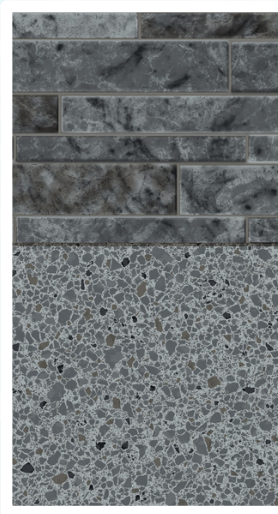

~~ELECTRIC OXFORD~~

~~ELECTRIC BREAKING SEAWALL~~

COVINGTON

BRETON BRAID

BAYVIEW SLATE

SIESTA WAVE TAN

STACKED MARBLE

RUSTIC DIAMOND

20 MIL

SUNBURST

WAVE OCEAN PEARL

CAMBRIDGE AQUARIUS