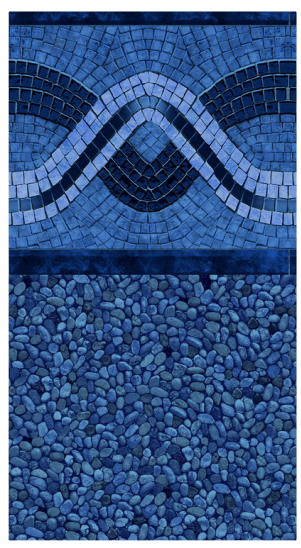

2024 LINER PATTERNS

Pictured: Sunburst

INGROUND POOL
 **DESIGN INC.**

We never use stock liners! Each liner is custom made to the exact specifications of your pool.

TROPICAL BLOOM

28 MIL

SIESTA WAVE VERONA

27 MIL

MOSAIC VERONA

27 MIL

STONE SEAGLASS VERONA

27 MIL

DARK BLUE DIAMOND

30 MIL

SAMARA

30 MIL

COLLAGE MOSAIC
BLUE GROTTTO

28 MIL

BEACH HOUSE
BLUE GROTTTO

28 MIL

Colors pictured may appear different than the actual product.

~~ELECTRIC OXFORD~~

~~ELECTRIC BREAKING SEAWALL~~

COVINGTON

BRETON BRAID

28 MIL

28 MIL

27 MIL WALL, 20 MIL FLOOR

27 MIL WALL, 20 MIL FLOOR

BAYVIEW SLATE

SIESTA WAVE TAN

STACKED MARBLE