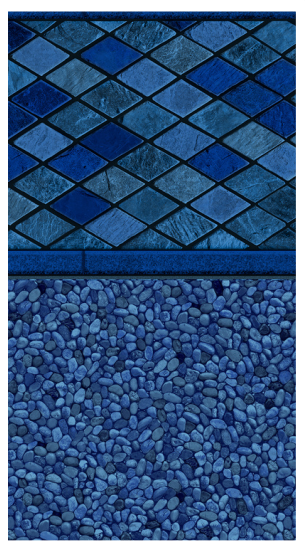

2024 LINER PATTERNS

Pictured: Sunburst

INGROUND POOL
 **DESIGN INC.**

We never use stock liners! Each liner is custom made to the exact specifications of your pool.

TROPICAL BLOOM

28 MIL

SIESTA WAVE VERONA

27 MIL

MOSAIC VERONA

27 MIL

STONE SEAGLASS VERONA

27 MIL

DARK BLUE DIAMOND

30 MIL

SAMARA

30 MIL

COLLAGE MOSAIC
BLUE GROTTTO

28 MIL

BEACH HOUSE
BLUE GROTTTO

28 MIL

Colors pictured may appear different than the actual product.

~~ELECTRIC OXFORD~~

~~ELECTRIC BREAKING SEAWALL~~

COVINGTON

BRETON BRAID

28 MIL

28 MIL

27 MIL WALL, 20 MIL FLOOR

27 MIL WALL, 20 MIL FLOOR

BAYVIEW SLATE

SIESTA WAVE TAN

STACKED MARBLE