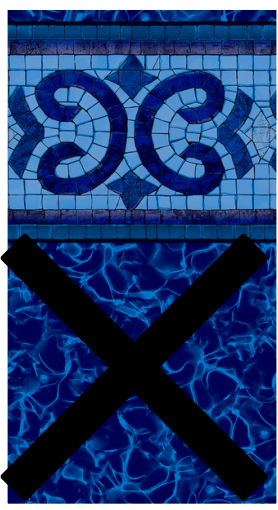

COLLAGE MOSAIC
BLUE GROTTTO

28 MIL

BEACH HOUSE
BLUE GROTTTO

28 MIL

Colors pictured may appear different than the actual product.

~~ELECTRIC OXFORD~~

~~ELECTRIC BREAKING SEAWALL~~

COVINGTON

BRETON BRAID

28 MIL

28 MIL

27 MIL WALL, 20 MIL FLOOR

27 MIL WALL, 20 MIL FLOOR

BAYVIEW SLATE

SIESTA WAVE TAN

STACKED MARBLE