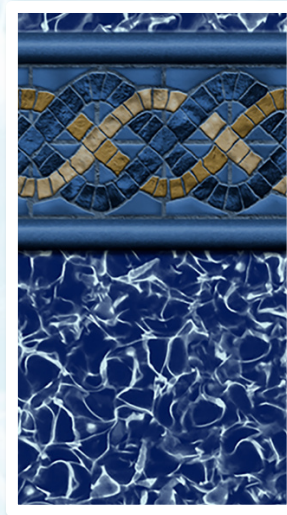

~~ELECTRIC OXFORD~~

~~ELECTRIC BREAKING SEAWALL~~

COVINGTON

BRETON BRAID

BAYVIEW SLATE

SIESTA WAVE TAN

STACKED MARBLE

RUSTIC DIAMOND

SUNBURST

WAVE OCEAN PEARL

CAMBRIDGE AQUARIUS

20 MIL