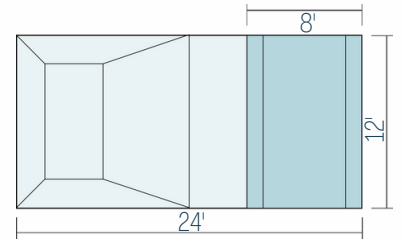

*Dream big for
your small backyard*

Pictured Above: The Key West
Pictured to Left: The Santa Monica
Enter all pools feet first and with extreme caution.

INGROUND POOL
 **DESIGN INC**

The Montego Bay

8' x 16' Base Size
All one depth

The Key West

10' x 20' Base Size
Up to 5' deep

The Santa Monica

12' x 24' Base Size
Up to 5' Deep

Ladder Entry

With Walk-In Steps

With Sun Ledge

Extended Sun Ledge

L Shape with Sun Ledge

T Shape with Sun Ledge
(no deep end/sport bottom option)

Dual Sun Ledge

Available in all models

Sport bottom option can be done on the Key West and the Santa Monica. The Montego Bay must be all one depth.