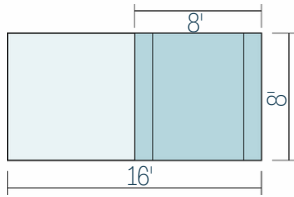

*Dream big for
your small backyard*

Pictured Above: The Key West
Pictured to Left: The Santa Monica
Enter all pools feet first and with extreme caution.

INGROUND POOL
 **DESIGN INC**

The Montego Bay

8' x 16' Base Size
All one depth

The Key West

10' x 20' Base Size
Up to 5' deep

The Santa Monica

12' x 24' Base Size
Up to 5' Deep

Ladder Entry

With Walk-In Steps

With Sun Ledge

Extended Sun Ledge

L Shape with Sun Ledge

T Shape with Sun Ledge
(no deep end/sport bottom option)

Dual Sun Ledge

Available in all models

Sport bottom option can be done on the Key West and the Santa Monica. The Montego Bay must be all one depth.