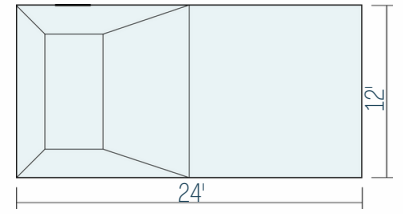

*Dream big for
your small backyard*

Pictured Above: The Key West
Pictured to Left: The Santa Monica
Enter all pools feet first and with extreme caution.

INGROUND POOL
 **DESIGN INC**

The Montego Bay

8' x 16' Base Size
All one depth

The Key West

10' x 20' Base Size
Up to 5' deep

The Santa Monica

12' x 24' Base Size
Up to 5' Deep

Ladder Entry

With Walk-In Steps

With Sun Ledge

Extended Sun Ledge