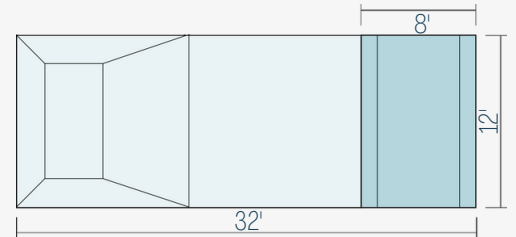

*Dream big for
your small backyard*

Pictured Above: The Key West
Pictured to Left: The Santa Monica
Enter all pools feet first and with extreme caution.

INGROUND POOL
 **DESIGN INC**

The Montego Bay

8' x 16' Base Size
All one depth

The Key West

10' x 20' Base Size
Up to 5' deep

The Santa Monica

12' x 24' Base Size
Up to 5' Deep

Ladder Entry

With Walk-In Steps

With Sun Ledge

Extended Sun Ledge

L Shape with Sun Ledge

T Shape with Sun Ledge
(no deep end/sport bottom option)

Dual Sun Ledge

Available in all models

Sport bottom option can be done on the Key West and the Santa Monica. The Montego Bay must be all one depth.