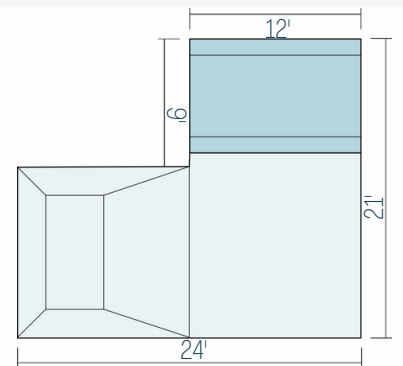

*Dream big for
your small backyard*

Pictured Above: The Key West
Pictured to Left: The Santa Monica
Enter all pools feet first and with extreme caution.

INGROUND POOL
 **DESIGN INC**

The Montego Bay

8' x 16' Base Size
All one depth

The Key West

10' x 20' Base Size
Up to 5' deep

The Santa Monica

12' x 24' Base Size
Up to 5' Deep

Ladder Entry

With Walk-In Steps

With Sun Ledge

Extended Sun Ledge

L Shape with Sun Ledge

T Shape with Sun Ledge
(no deep end/sport bottom option)

Dual Sun Ledge

Available in all models

Sport bottom option can be done on the Key West and the Santa Monica. The Montego Bay must be all one depth.