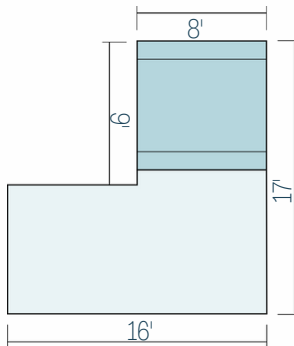

*Dream big for
your small backyard*

Pictured Above: The Key West
Pictured to Left: The Santa Monica
Enter all pools feet first and with extreme caution.

INGROUND POOL
 **DESIGN INC**

The Montego Bay

8' x 16' Base Size
All one depth

The Key West

10' x 20' Base Size
Up to 5' deep

The Santa Monica

12' x 24' Base Size
Up to 5' Deep

Ladder Entry

With Walk-In Steps

With Sun Ledge

Extended Sun Ledge

L Shape with Sun Ledge

T Shape with Sun Ledge
(no deep end/sport bottom option)

Dual Sun Ledge

Available in all models

Sport bottom option can be done on the Key West and the Santa Monica. The Montego Bay must be all one depth.