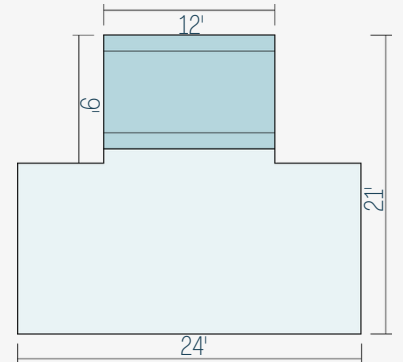

*Dream big for
your small backyard*

Pictured Above: The Key West
Pictured to Left: The Santa Monica
Enter all pools feet first and with extreme caution.

INGROUND POOL
 **DESIGN INC**

The Montego Bay

8' x 16' Base Size
All one depth

The Key West

10' x 20' Base Size
Up to 5' deep

The Santa Monica

12' x 24' Base Size
Up to 5' Deep

Ladder Entry

With Walk-In Steps

With Sun Ledge

Extended Sun Ledge

L Shape with Sun Ledge

T Shape with Sun Ledge
(no deep end/sport bottom option)

Dual Sun Ledge

Available in all models

Sport bottom option can be done on the Key West and the Santa Monica. The Montego Bay must be all one depth.