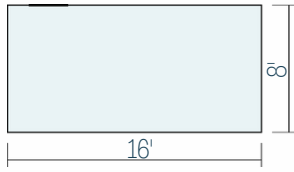

*Dream big for
your small backyard*

Pictured Above: The Key West
Pictured to Left: The Santa Monica
Enter all pools feet first and with extreme caution.

INGROUND POOL
 **DESIGN INC**

The Montego Bay

8' x 16' Base Size
All one depth

The Key West

10' x 20' Base Size
Up to 5' deep

The Santa Monica

12' x 24' Base Size
Up to 5' Deep

Ladder Entry

With Walk-In Steps

With Sun Ledge

Extended Sun Ledge