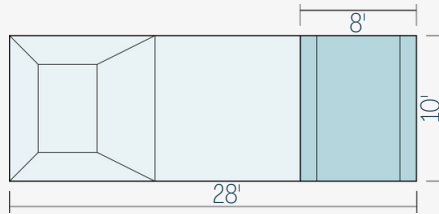

*Dream big for
your small backyard*

Pictured Above: The Key West
Pictured to Left: The Santa Monica
Enter all pools feet first and with extreme caution.

INGROUND POOL
 **DESIGN INC**

The Montego Bay

8' x 16' Base Size
All one depth

The Key West

10' x 20' Base Size
Up to 5' deep

The Santa Monica

12' x 24' Base Size
Up to 5' Deep

Ladder Entry

With Walk-In Steps

With Sun Ledge

Extended Sun Ledge

L Shape with Sun Ledge

T Shape with Sun Ledge
(no deep end/sport bottom option)

Dual Sun Ledge

Available in all models

Sport bottom option can be done on the Key West and the Santa Monica. The Montego Bay must be all one depth.