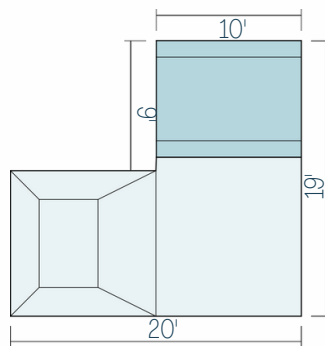

*Dream big for
your small backyard*

Pictured Above: The Key West
Pictured to Left: The Santa Monica
Enter all pools feet first and with extreme caution.

INGROUND POOL
 **DESIGN INC**

The Montego Bay

8' x 16' Base Size
All one depth

The Key West

10' x 20' Base Size
Up to 5' deep

The Santa Monica

12' x 24' Base Size
Up to 5' Deep

Ladder Entry

With Walk-In Steps

With Sun Ledge

Extended Sun Ledge

L Shape with Sun Ledge

T Shape with Sun Ledge
(no deep end/sport bottom option)

Dual Sun Ledge

Available in all models

Sport bottom option can be done on the Key West and the Santa Monica. The Montego Bay must be all one depth.