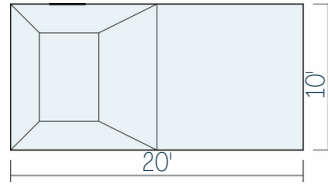

*Dream big for
your small backyard*

Pictured Above: The Key West
Pictured to Left: The Santa Monica
Enter all pools feet first and with extreme caution.

INGROUND POOL
 **DESIGN INC**

The Montego Bay

8' x 16' Base Size
All one depth

The Key West

10' x 20' Base Size
Up to 5' deep

The Santa Monica

12' x 24' Base Size
Up to 5' Deep

Ladder Entry

With Walk-In Steps

With Sun Ledge

Extended Sun Ledge