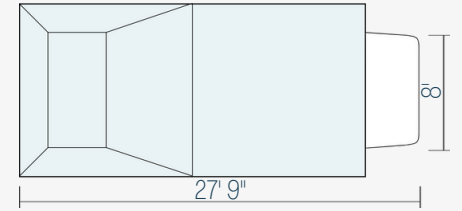

*Dream big for
your small backyard*

Pictured Above: The Key West
Pictured to Left: The Santa Monica
Enter all pools feet first and with extreme caution.

INGROUND POOL
 **DESIGN INC**

The Montego Bay

8' x 16' Base Size
All one depth

The Key West

10' x 20' Base Size
Up to 5' deep

The Santa Monica

12' x 24' Base Size
Up to 5' Deep

Ladder Entry

With Walk-In Steps

With Sun Ledge

Extended Sun Ledge

L Shape with Sun Ledge

T Shape with Sun Ledge
(no deep end/sport bottom option)

Dual Sun Ledge

Available in all models

Sport bottom option can be done on the Key West and the Santa Monica. The Montego Bay must be all one depth.