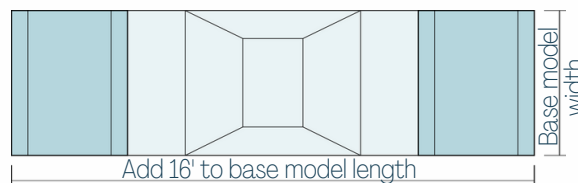

The Key West

10' x 20' Base Size
Up to 5' deep

The Santa Monica

12' x 24' Base Size
Up to 5' Deep

Ladder Entry

With Walk-In Steps

With Sun Ledge

Extended Sun Ledge

L Shape with Sun Ledge

T Shape with Sun Ledge
(no deep end/sport bottom option)

Dual Sun Ledge

Available in all models

Sport bottom option can be done on the Key West and the Santa Monica. The Montego Bay must be all one depth.