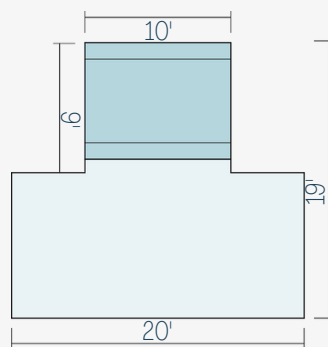

*Dream big for
your small backyard*

Pictured Above: The Key West
Pictured to Left: The Santa Monica
Enter all pools feet first and with extreme caution.

INGROUND POOL
 **DESIGN INC**

The Montego Bay

8' x 16' Base Size
All one depth

The Key West

10' x 20' Base Size
Up to 5' deep

The Santa Monica

12' x 24' Base Size
Up to 5' Deep

Ladder Entry

With Walk-In Steps

With Sun Ledge

Extended Sun Ledge

L Shape with Sun Ledge

T Shape with Sun Ledge
(no deep end/sport bottom option)

Dual Sun Ledge

Available in all models

Sport bottom option can be done on the Key West and the Santa Monica. The Montego Bay must be all one depth.