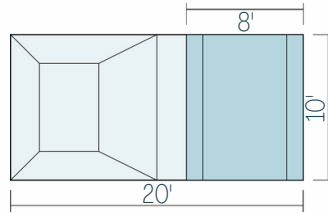

*Dream big for
your small backyard*

Pictured Above: The Key West
Pictured to Left: The Santa Monica
Enter all pools feet first and with extreme caution.

INGROUND POOL
 **DESIGN INC**

The Montego Bay

8' x 16' Base Size
All one depth

The Key West

10' x 20' Base Size
Up to 5' deep

The Santa Monica

12' x 24' Base Size
Up to 5' Deep

Ladder Entry

With Walk-In Steps

With Sun Ledge

Extended Sun Ledge

L Shape with Sun Ledge

T Shape with Sun Ledge
(no deep end/sport bottom option)

Dual Sun Ledge

Available in all models

Sport bottom option can be done on the Key West and the Santa Monica. The Montego Bay must be all one depth.