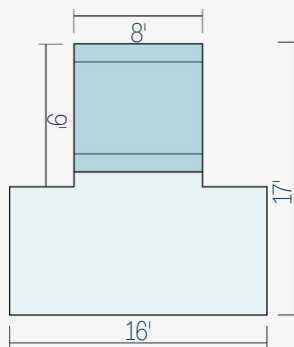

*Dream big for
your small backyard*

Pictured Above: The Key West
Pictured to Left: The Santa Monica
Enter all pools feet first and with extreme caution.

INGROUND POOL
 **DESIGN INC**

The Montego Bay

8' x 16' Base Size
All one depth

The Key West

10' x 20' Base Size
Up to 5' deep

The Santa Monica

12' x 24' Base Size
Up to 5' Deep

Ladder Entry

With Walk-In Steps

With Sun Ledge

Extended Sun Ledge

L Shape with Sun Ledge

T Shape with Sun Ledge
(no deep end/sport bottom option)

Dual Sun Ledge

Available in all models

Sport bottom option can be done on the Key West and the Santa Monica. The Montego Bay must be all one depth.